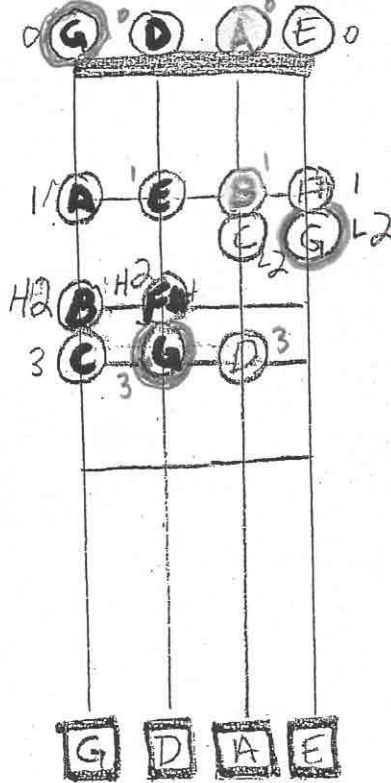

C MAJOR

G MAJOR

D MAJOR

VIOLIN

A MAJOR

A MINOR (NATURAL)

A MELODIC MINOR

Down the scale play the A MINOR (NATURAL) scale.

- ⊙ = The Tonic note (Root of the scale)
- = First octave notes.
- ⊖ = Second octave notes

VIOLIN

NAME \_\_\_\_\_