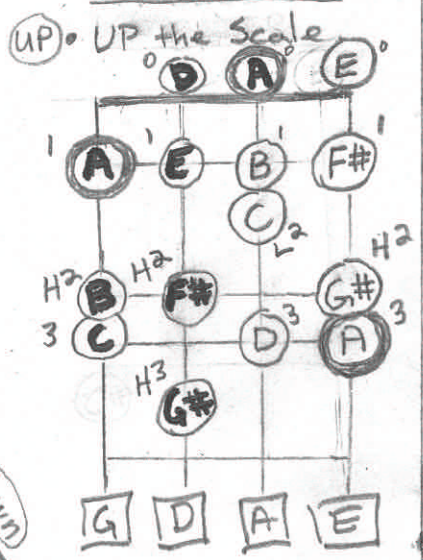

C MAJOR

G MAJOR

D MAJOR

VIOLIN

A MAJOR

A MINOR (NATURAL)

A MELODIC MINOR

Down the scale play the A MINOR (NATURAL) scale.

- ⊙ = The Tonic note (Root of the scale)
- = First octave notes.
- ⊖ = Second octave notes

VIOLIN

NAME \_\_\_\_\_