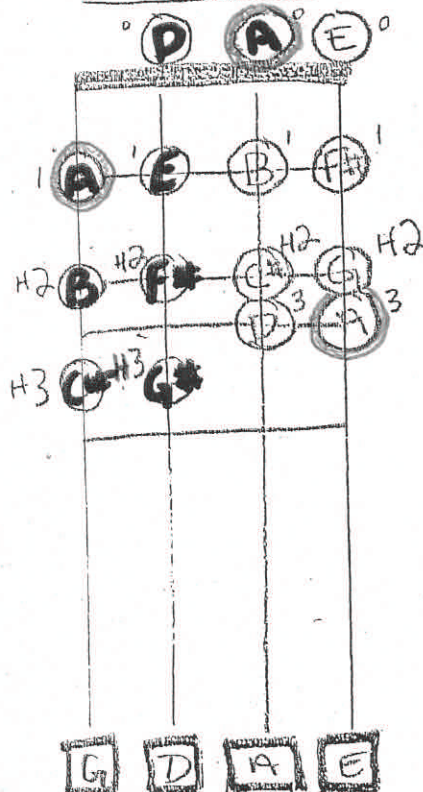

C MAJOR

G MAJOR

D MAJOR

VIOLIN

A MAJOR

A MINOR (NATURAL)

A MELODIC MINOR

Down the scale play the A MINOR (NATURAL) scale.

- ⊙ = The Tonic note (Root of the scale)
- = First octave notes.
- ⊖ = Second octave notes

VIOLIN

NAME \_\_\_\_\_