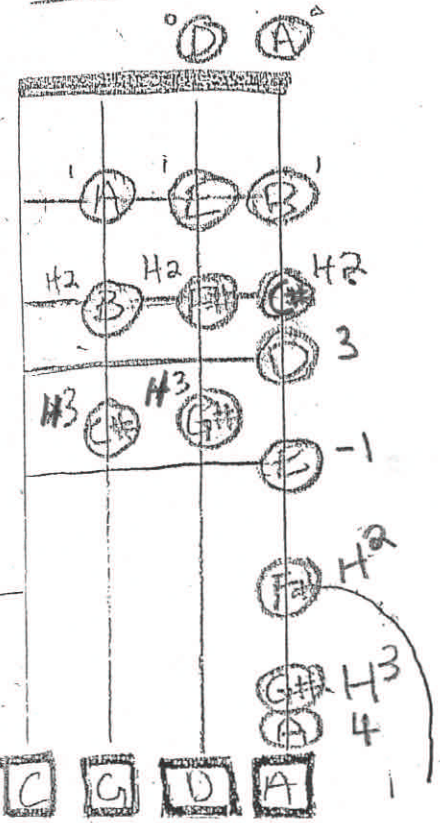

A MAJOR

A MINOR (NATURAL)

AMELODIC MINOR

- UP = Play the Play A Maj. Scale w/ C# instead of C# = Regular 3 on the G string & L2 = Low 2 on the A string)
- DOWN = Play A MINOR (Natural) scale as written.

VIOLA