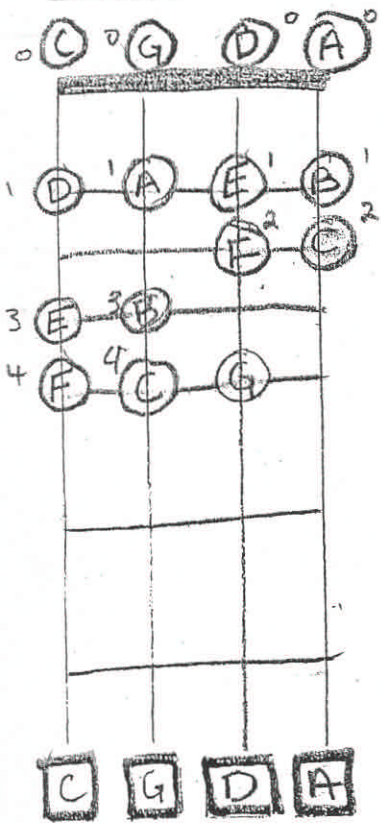

C MAJOR

G MAJOR

D MAJOR

A MAJOR

A MINOR (Natural)

A MELODIC MINOR

-UP =
Play A Maj. scale with C# instead of C# Regular 4 on G string & 2 on the A string.

-Down = Play the A minor (Natural) scale down as written.

CELLO FINGERINGS

Cello

NAME _____